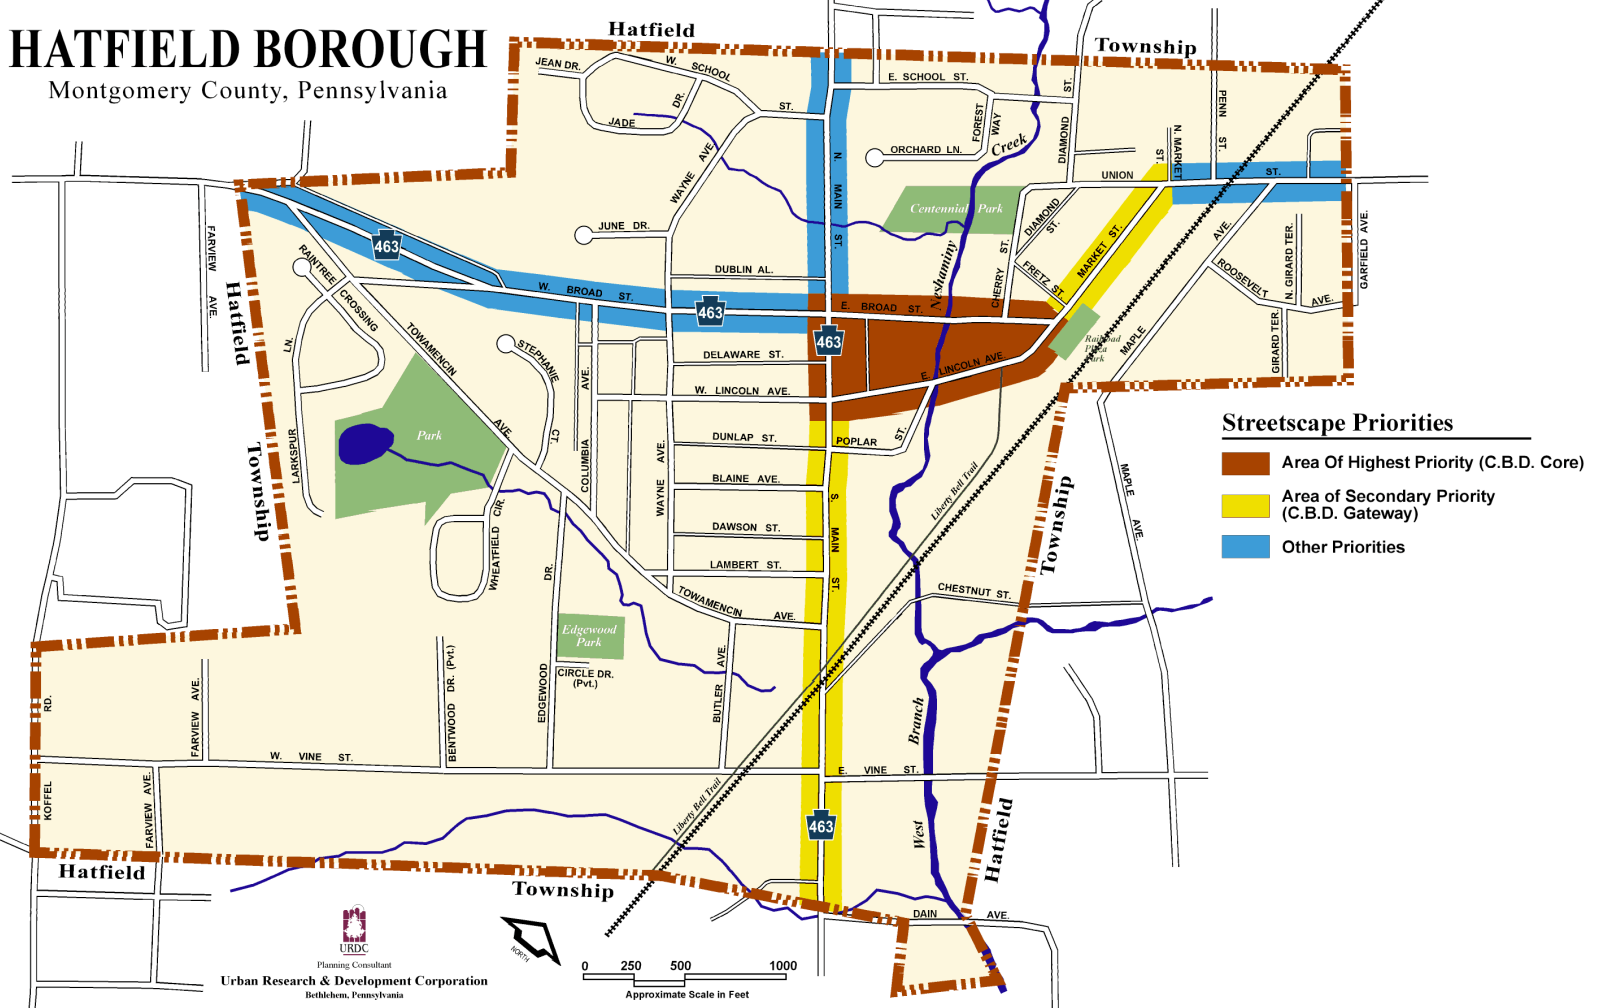

HATFIELD BOROUGH

Montgomery County, Pennsylvania

- ### Streetscape Priorities
- Area Of Highest Priority (C.B.D. Core)
 - Area of Secondary Priority (C.B.D. Gateway)
 - Other Priorities